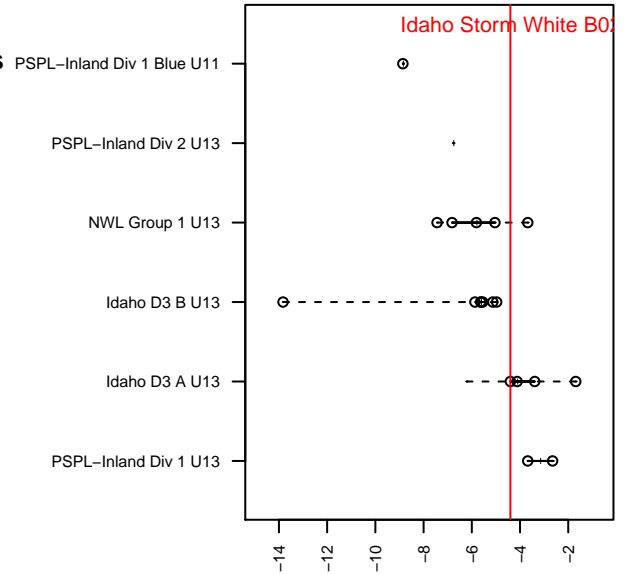

**attack and defense rating
relative to others at age
and all opponents in last 13 months**