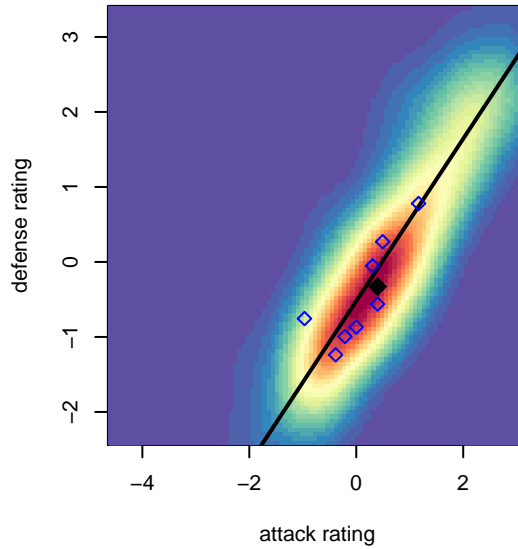

**attack and defense rating
relative to others at age
and all opponents in last 13 months**